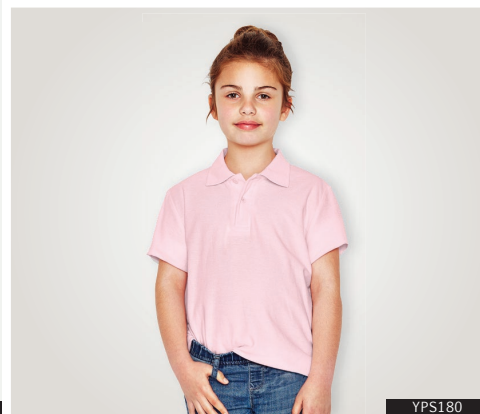

12300

12830

180g / 190g

100% ALGODÃO

**POLO MPS180**

180-190 G/m<sup>2</sup>  
100% Algodão  
S/M/L/XL/2XL/3XL  
Pack 5/Caixa 50

MPS180

200g / 220g